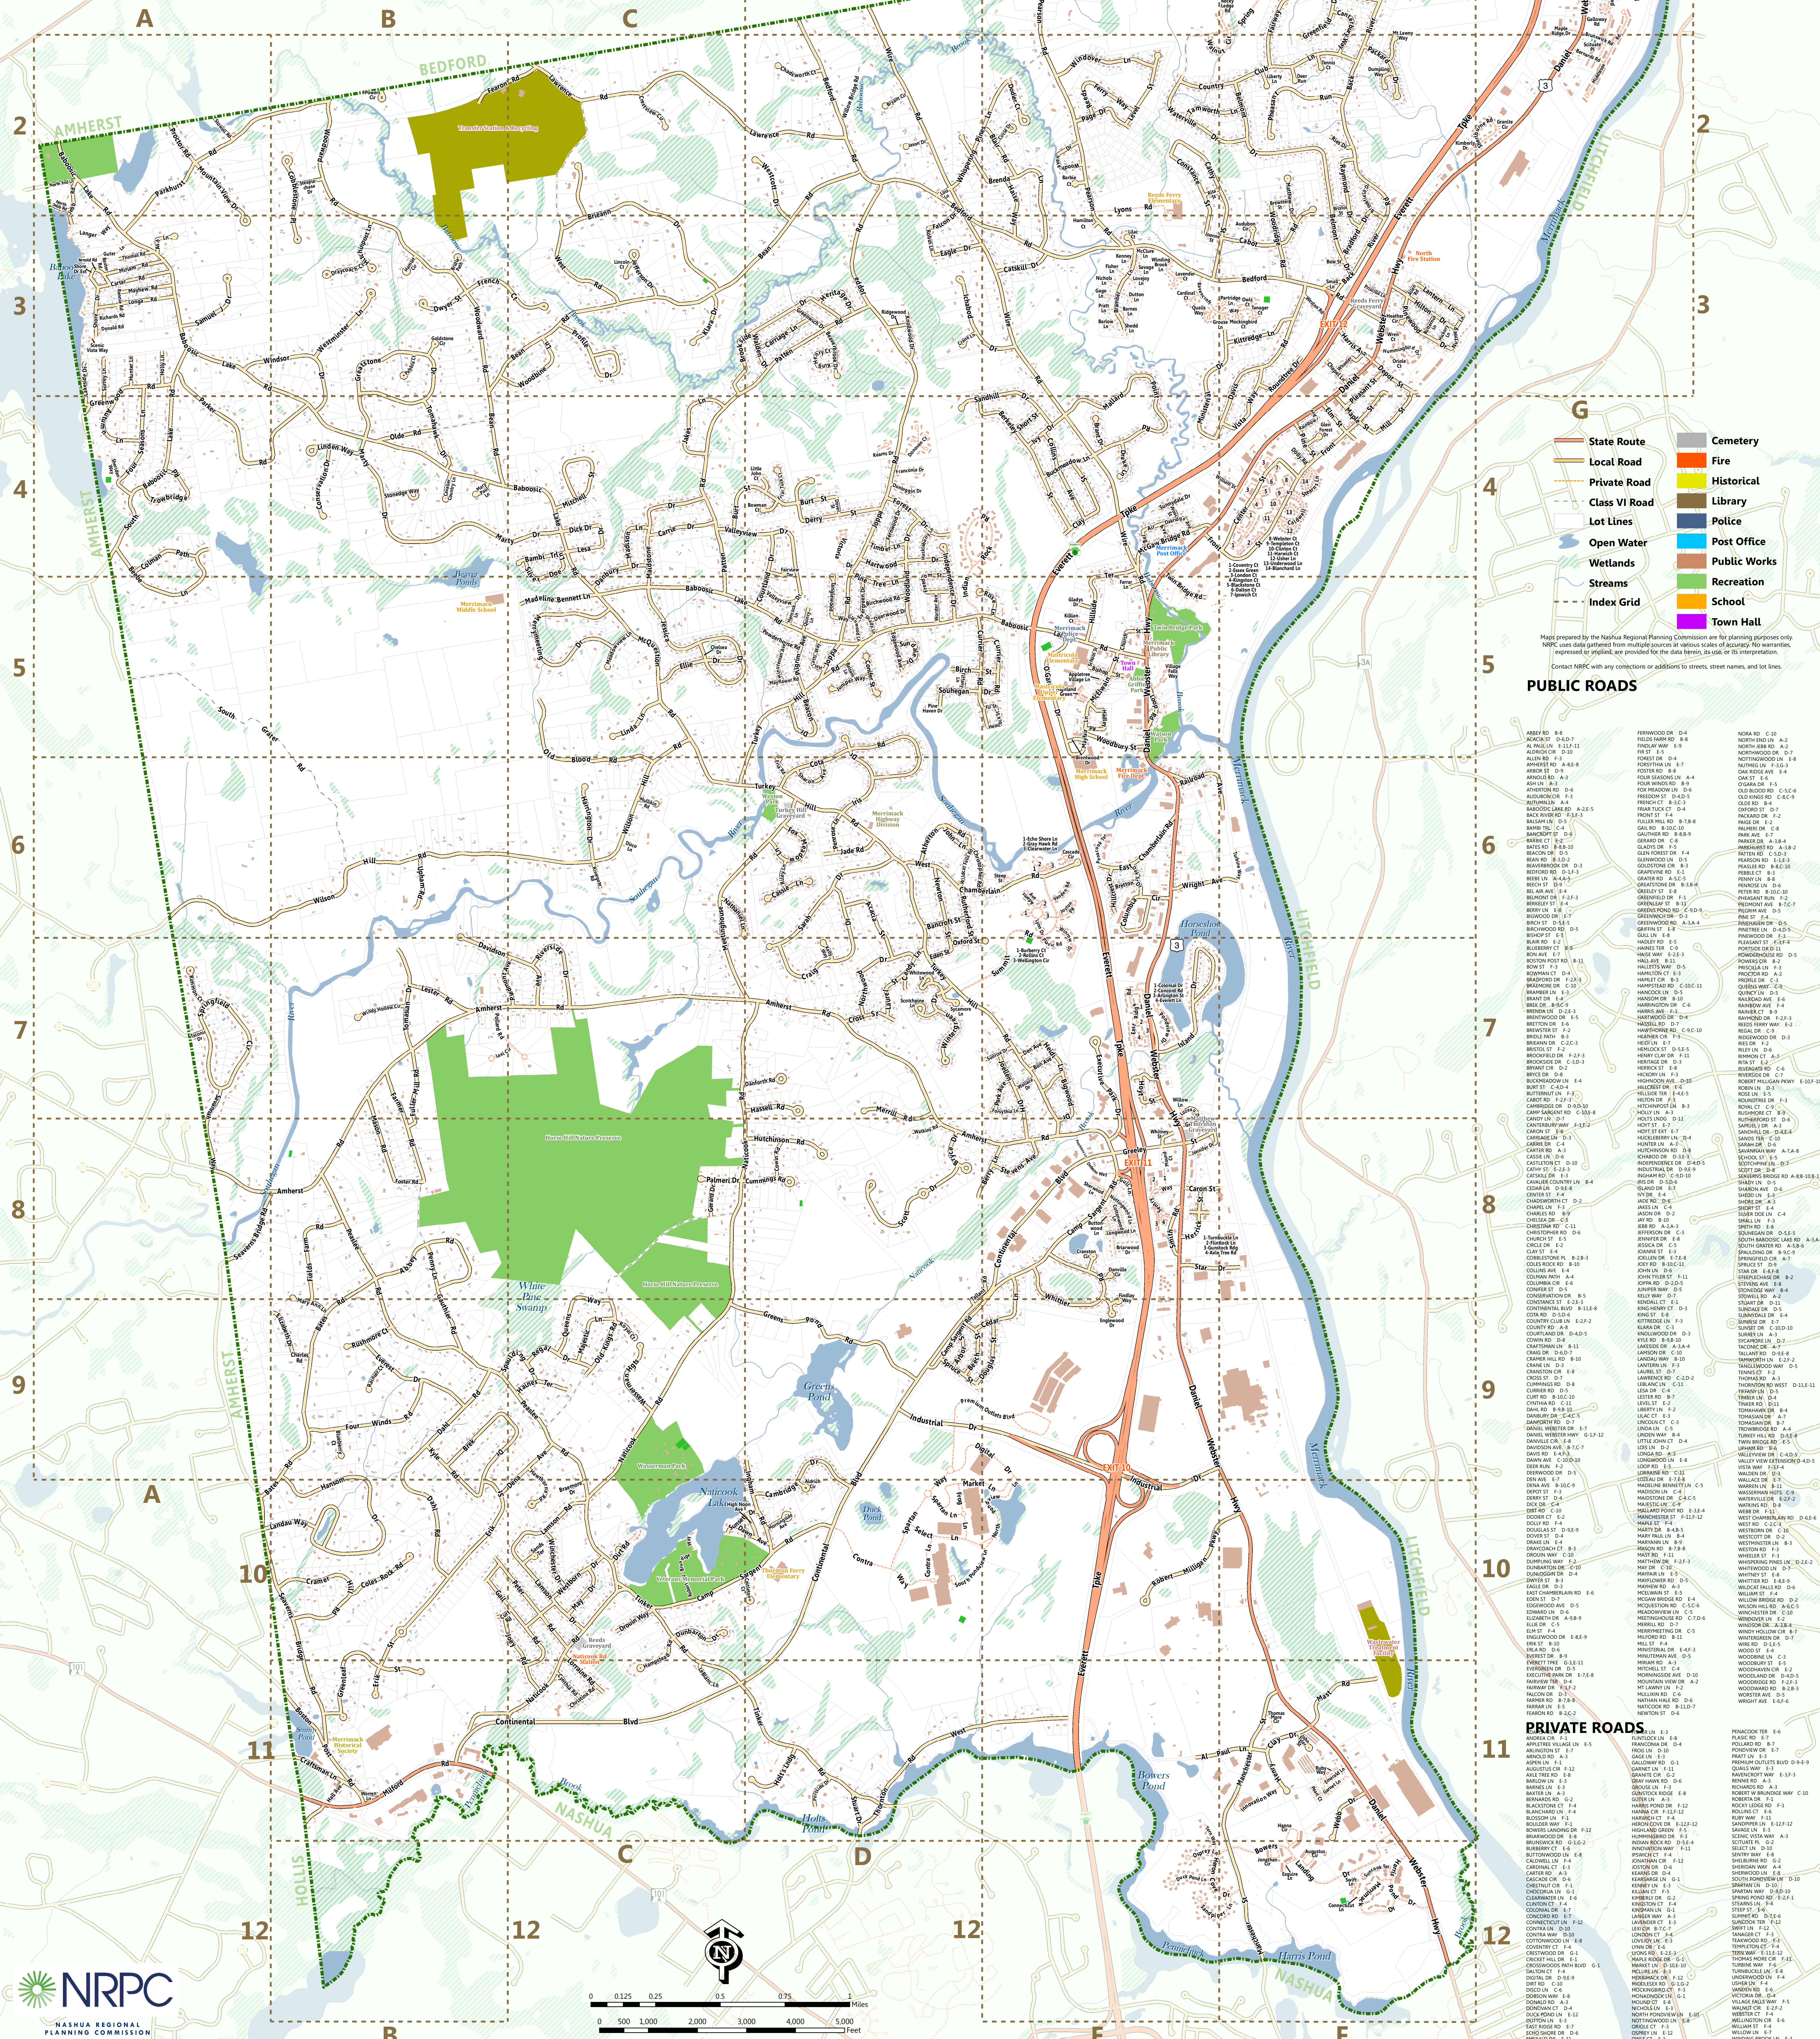

THE TOWN OF MERRIMACK

NEW HAMPSHIRE

STREET INDEX & TOWN FACILITIES

- State Route
- Local Road
- Private Road
- Class VI Road
- Open Water
- Wetlands
- Streams
- - - Index Grid
- Cemetery
- Fire
- Historical
- Library
- Police
- Post Office
- Public Works
- Recreation
- School
- Town Hall

PUBLIC ROADS

- AMHERST RD 8-8
- AMHERST RD 8-9
- AMHERST RD 8-10
- AMHERST RD 8-11
- AMHERST RD 8-12
- AMHERST RD 8-13
- AMHERST RD 8-14
- AMHERST RD 8-15
- AMHERST RD 8-16
- AMHERST RD 8-17
- AMHERST RD 8-18
- AMHERST RD 8-19
- AMHERST RD 8-20
- AMHERST RD 8-21
- AMHERST RD 8-22
- AMHERST RD 8-23
- AMHERST RD 8-24
- AMHERST RD 8-25
- AMHERST RD 8-26
- AMHERST RD 8-27
- AMHERST RD 8-28
- AMHERST RD 8-29
- AMHERST RD 8-30
- AMHERST RD 8-31
- AMHERST RD 8-32
- AMHERST RD 8-33
- AMHERST RD 8-34
- AMHERST RD 8-35
- AMHERST RD 8-36
- AMHERST RD 8-37
- AMHERST RD 8-38
- AMHERST RD 8-39
- AMHERST RD 8-40
- AMHERST RD 8-41
- AMHERST RD 8-42
- AMHERST RD 8-43
- AMHERST RD 8-44
- AMHERST RD 8-45
- AMHERST RD 8-46
- AMHERST RD 8-47
- AMHERST RD 8-48
- AMHERST RD 8-49
- AMHERST RD 8-50
- AMHERST RD 8-51
- AMHERST RD 8-52
- AMHERST RD 8-53
- AMHERST RD 8-54
- AMHERST RD 8-55
- AMHERST RD 8-56
- AMHERST RD 8-57
- AMHERST RD 8-58
- AMHERST RD 8-59
- AMHERST RD 8-60
- AMHERST RD 8-61
- AMHERST RD 8-62
- AMHERST RD 8-63
- AMHERST RD 8-64
- AMHERST RD 8-65
- AMHERST RD 8-66
- AMHERST RD 8-67
- AMHERST RD 8-68
- AMHERST RD 8-69
- AMHERST RD 8-70
- AMHERST RD 8-71
- AMHERST RD 8-72
- AMHERST RD 8-73
- AMHERST RD 8-74
- AMHERST RD 8-75
- AMHERST RD 8-76
- AMHERST RD 8-77
- AMHERST RD 8-78
- AMHERST RD 8-79
- AMHERST RD 8-80
- AMHERST RD 8-81
- AMHERST RD 8-82
- AMHERST RD 8-83
- AMHERST RD 8-84
- AMHERST RD 8-85
- AMHERST RD 8-86
- AMHERST RD 8-87
- AMHERST RD 8-88
- AMHERST RD 8-89
- AMHERST RD 8-90
- AMHERST RD 8-91
- AMHERST RD 8-92
- AMHERST RD 8-93
- AMHERST RD 8-94
- AMHERST RD 8-95
- AMHERST RD 8-96
- AMHERST RD 8-97
- AMHERST RD 8-98
- AMHERST RD 8-99
- AMHERST RD 8-100

PRIVATE ROADS